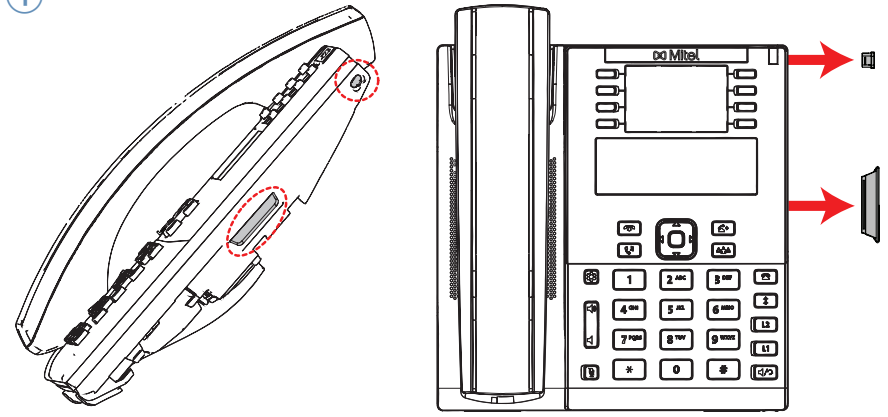

5

Disclaimer
Mitel will not accept liability for any damages and/or long distance charges, which result from unauthorized and/or unlawful use. While every effort has been made to ensure accuracy, Mitel will not be liable for technical or editorial errors or omissions contained within this documentation. The information contained in this documentation is subject to change without notice.
Copyright © 2015 Mitel Networks Corporation, www.mitel.com.

Exclusion de la Responsabilité
Mitel décline toute responsabilité pour tout dommage et frais d'appel longue distance découlant d'une utilisation non autorisée et/ou illicite. Bien que tout soit fait pour garantir une précision maximale, Mitel ne saurait être tenu responsable des erreurs ou omissions techniques ou éditoriales contenues dans cette documentation. Les informations fournies dans cette documentation sont susceptibles d'être modifiées sans préavis.
Copyright © 2015 Mitel Networks Corporation, www.mitel.com.

Exclusión Responsabilidad
Mitel no acepta ninguna responsabilidad por daños y/o costes de larga distancia resultantes de un uso no autorizado o ilegal. Aunque se ha puesto todo el empeño en garantizar la precisión de los manuales, Mitel no se hace responsable de los errores u omisiones contenidos en esta documentación. La información contenida en este documento se encuentra sujeta a cambios sin aviso previo.
Copyright © 2015 Mitel Networks Corporation, www.mitel.com.

Contact Mitel Support
North America:
Toll Free 1-800-574-1611
Direct +1 469-365-3639
Online at <http://www.mitel.com/content/mitel-technical-support>
Outside North America:
Please contact your regional Mitel Technical Support.